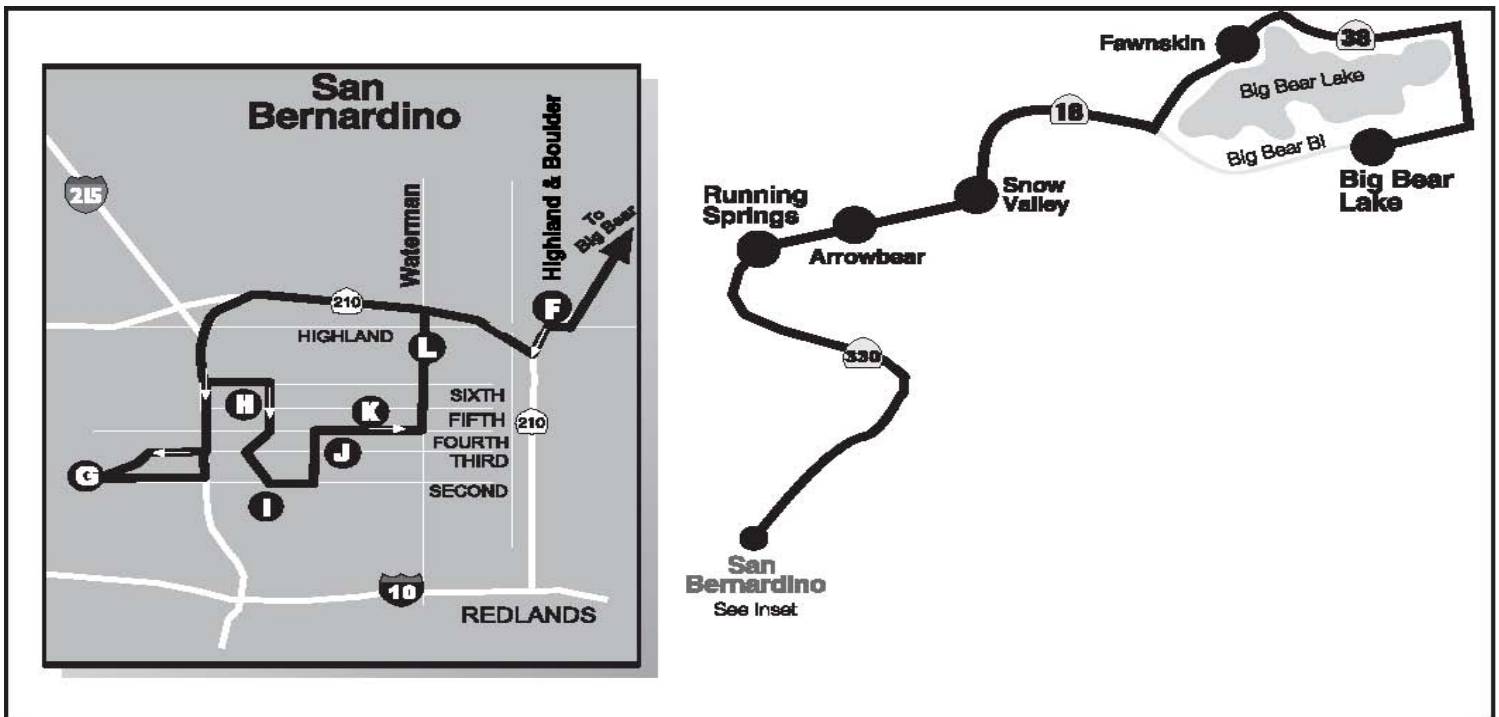

BIG BEAR VALLEY OFF-THE-MOUNTAIN

Monday-Saturday* Big Bear Valley to San Bernardino											DOWNHILL
Rite Aid	Fawnskin	Snow Valley	Arrowbear	Running Springs	Highland & Boulder	Metrolink*	Greyhound*	2nd & G St*	E & Court St*	Transit Mall*	Highland & Waterman
6:30	6:40	7:00	7:08	7:10	7:30	7:45	7:50	7:53	7:55	8:00	Request
11:00	11:10	11:30	11:38	11:40	12:00	12:15	12:20	12:23	12:25	12:30	Request
3:30	3:40	4:00	4:08	4:10	4:30	4:45	4:50	4:53	4:55	5:00	Request

*Drop off only

Monday-Saturday* San Bernardino to Big Bear Valley											UPHILL
Transit Mall*	E & Court St*	2nd & F St*	Greyhound*	Metrolink*	Highland & Waterman	Highland & Boulder	Running Springs	Arrowbear	Snow Valley	Fawnskin	Rite Aid
8:30	8:34	8:37	8:40	8:45	Request	9:05	9:25	9:28	9:35	9:54	10:00
1:00	1:04	1:07	1:10	1:15	Request	1:35	1:55	1:58	2:05	2:24	2:30
5:30	5:34	5:37	5:40	5:45	Request	6:05	6:25	6:28	6:35	6:54	7:00†

*Pickup only

†The 7:00 p.m. bus will drop passengers beyond Rite Aid upon request. Appropriate Dial-a-Ride fare applies.

*Mid-day trip does not operate on Saturday (see gray shaded area).