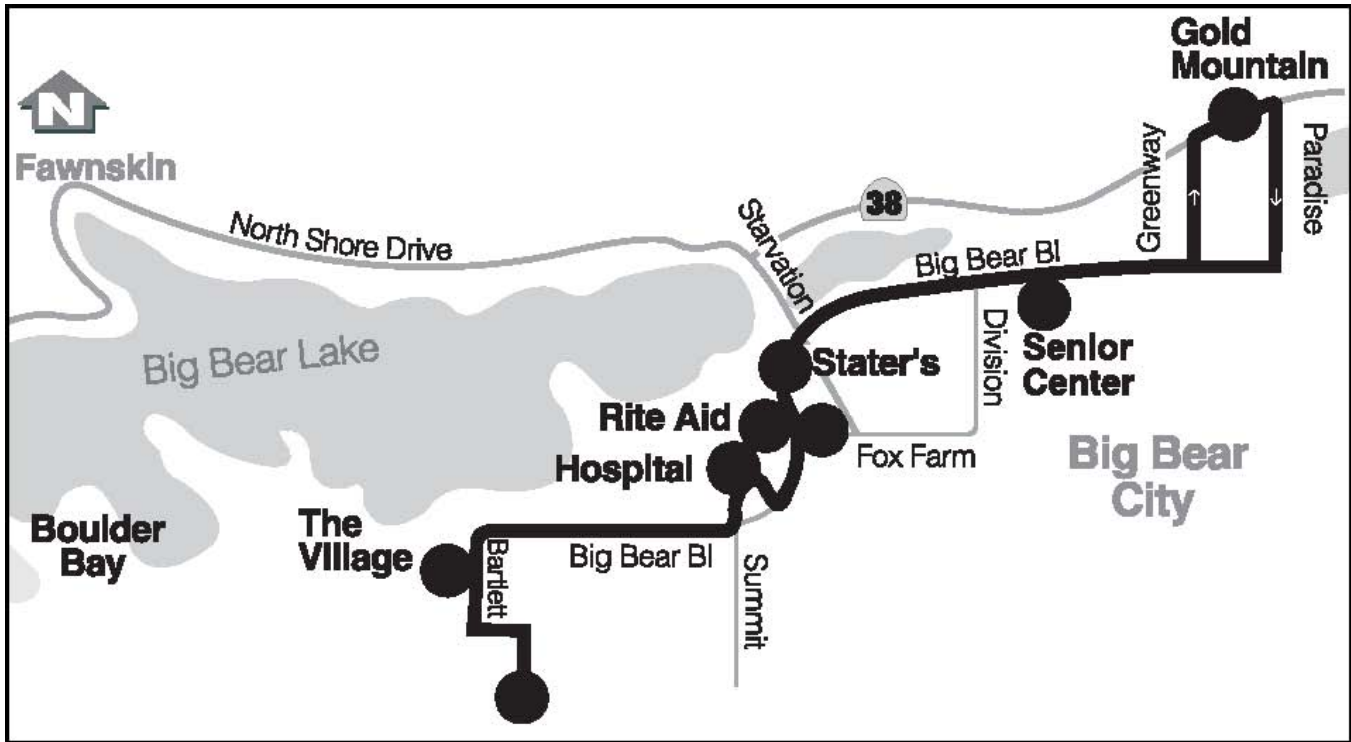

Big Bear Valley Fixed Route 1A

ROUTE 1A Mountain Meadows to Gold Mtn EASTBOUND							
Monday -- Friday							
Mountain Meadows	The Village	Hospital	Big Bear Blvd @ Fox Farm Rd	Rite Aid	Staters	Senior Ctr	Gold Mtn
10:00	10:03	10:09	10:12	10:14	10:16	10:19	10:25
11:00	11:03	11:09	11:12	11:14	11:16	11:19	11:25
12:00	12:03	12:09	12:12	12:14	12:16	12:19	12:25
1:00	1:03	1:09	1:12	1:14	1:16	1:19	1:25
2:00	2:03	2:09	2:12	2:14	2:16	2:19	2:25
3:00	3:03	3:09	3:12	3:14	3:16	3:19	3:25

ROUTE 1A Gold Mtn to Mountain Meadows WESTBOUND							
Monday -- Friday							
Gold Mtn	Circle K	Staters	Rite Aid	Big Bear Blvd @ Fox Farm Rd	Hospital	The Village	Mountain Meadows
10:30	10:40	10:45	10:48	10:50	10:52	10:55	11:00
11:30	11:40	11:45	11:48	11:50	11:52	11:55	12:00
12:30	12:40	12:45	12:48	12:50	12:52	12:55	1:00
1:30	1:40	1:45	1:48	1:50	1:52	1:55	2:00
2:30	2:40	2:45	2:48	2:50	2:52	2:55	3:00
3:30	3:40	3:45	3:48	3:50	3:52	3:55	4:00