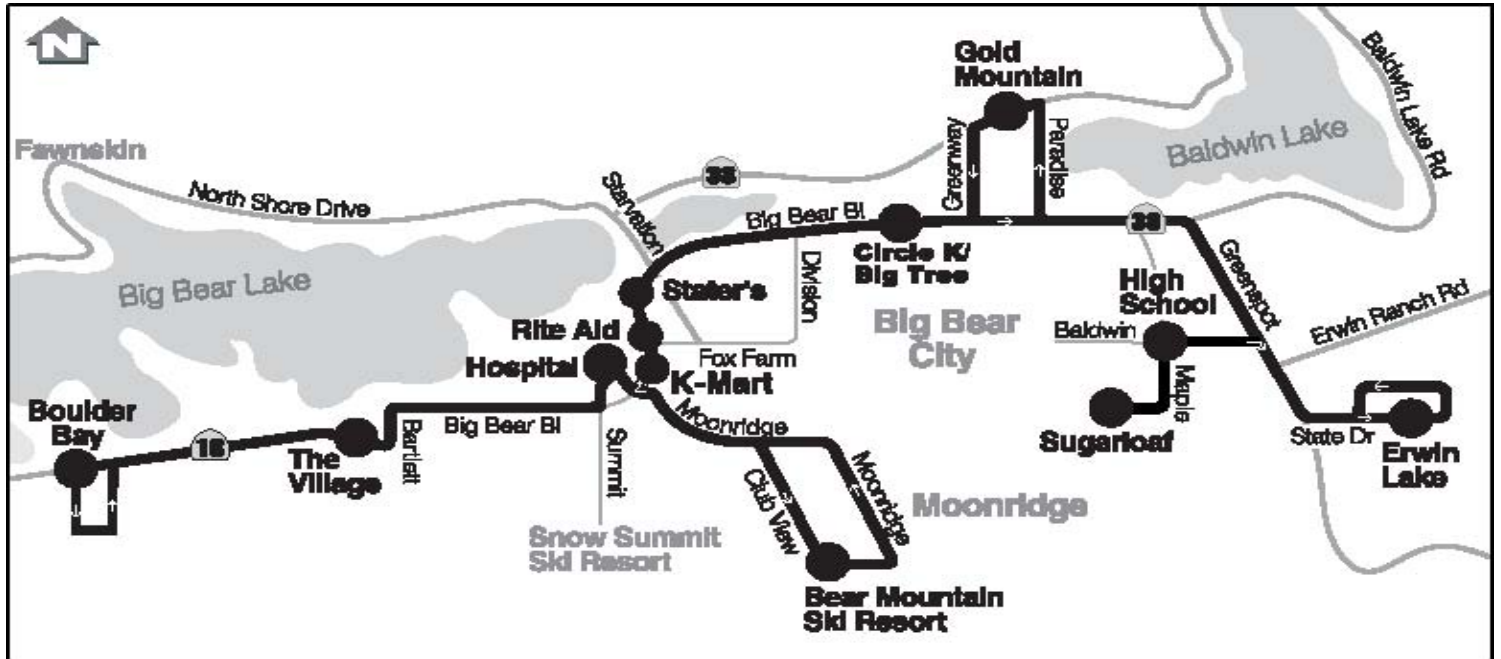

# Big Bear Valley Fixed Route 1

## ROUTE 1 Erwin Lake to Boulder Bay WESTBOUND

*Monday -- Sunday\**

Erwin Lake	Sugarloaf	Gold Mtn	Big Tree	Staters	Rite Aid (Arrives)	Rite Aid (Departs)	K-Mart	Bear Mtn	Hospital	The Village	Boulder Bay
6:15	6:25	6:36	6:42	6:48	6:50	6:50	6:52	6:58	7:04	7:09	7:15
7:15	7:25	7:36	7:42	7:48	7:50	8:05	8:07	8:13	8:19	8:24	8:30
8:15	8:25	8:36	8:42	8:48	8:50	9:05	9:07	9:13	9:19	9:24	9:30
9:30	////////	9:38	9:42	9:48	9:50	10:05	10:07	10:13	10:19	10:24	10:30
10:30	////////	10:38	10:42	10:48	10:50	11:05	11:07	11:13	11:19	11:24	11:30
11:30	////////	11:38	11:42	11:48	11:50	12:05	12:07	12:13	12:19	12:24	12:30
12:30	////////	12:38	12:42	12:48	12:50	1:05	1:07	1:13	1:19	1:24	1:30
1:30	////////	1:38	1:42	1:48	1:50	2:05	2:07	2:13	2:19	2:24	2:30
2:30	////////	2:38	2:42	2:48	2:50	3:05	3:07	3:13	3:19	3:24	3:30
3:30	////////	3:38	3:42	3:48	3:50	4:05	4:07	4:13	4:19	4:24	4:30
4:30	////////	4:38	4:42	4:48	4:50	5:05	5:07	5:13	5:19	5:24	5:30
5:30	////////	5:38	5:42	5:48	5:50	6:05	6:07	6:13	6:19	6:24	6:30

\*First two trips do not operate on Sundays (see gray shaded areas).