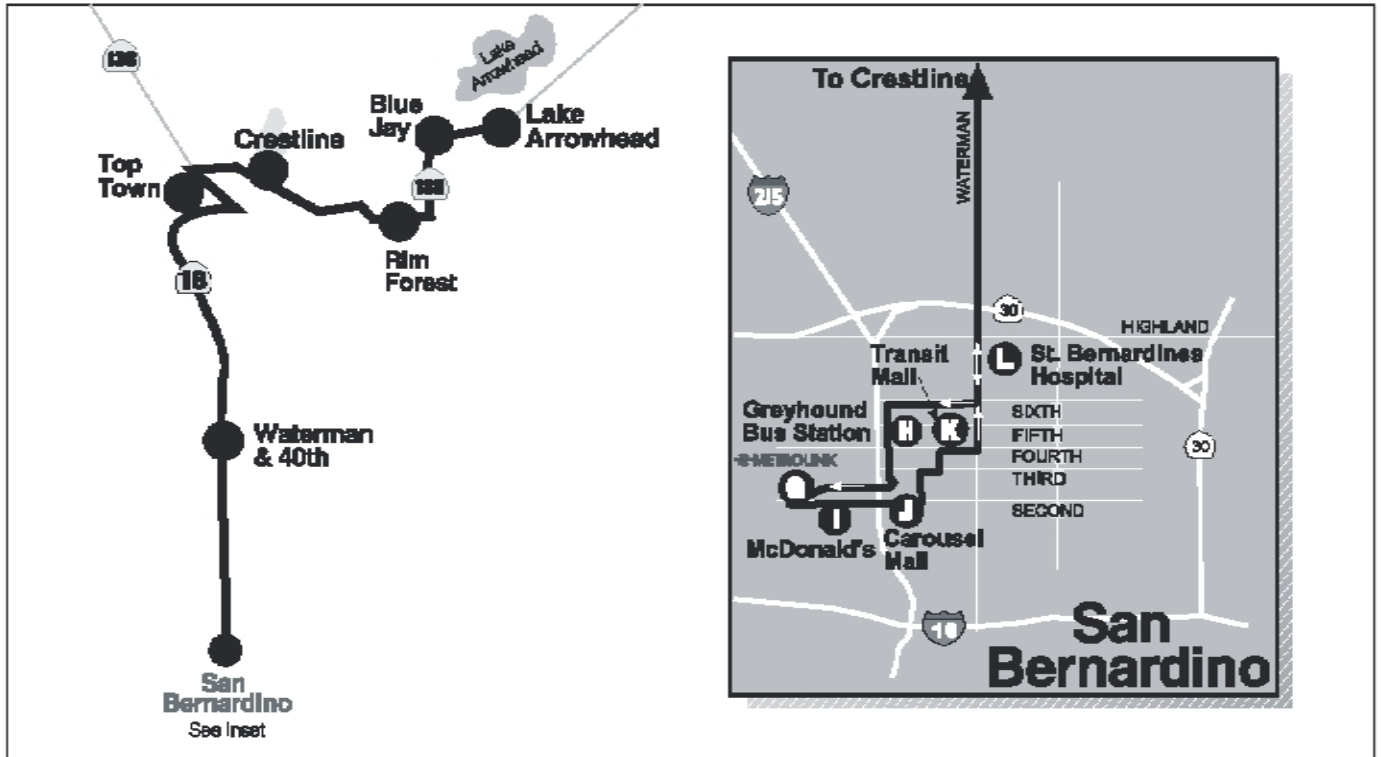

RIM Off-the-Mountain

Monday - Friday Lake Arrowhead to San Bernardino DOWNHILL

Lake Arrowhead	Blue Jay	Rim Forest	Goodwins Market	Top Town	Waterman & 40th St.	Metrolink*	Greyhound*	2nd & G St*	E & Court St*	Transit Mall*	Highland & Waterman
5:30	5:35	5:42	5:50	5:55	6:09	6:19	6:24	6:27	6:30	6:34	Request
8:45	8:50	8:57	9:05	9:10	9:24	9:34	9:39	9:42	9:45	9:49	Request
2:45	2:50	2:57	3:05	3:10	3:24	3:34	3:39	3:42	3:45	3:49	Request
5:45	5:50	5:57	6:05	6:10	6:24	6:34	6:39	6:42	6:45	6:49	Request

Saturday

8:45	8:50	8:57	9:04	9:10	9:24	9:34	9:39	9:42	9:45	9:49	Request
2:45	2:50	2:57	3:04	3:10	3:24	3:34	3:39	3:42	3:45	3:49	Request

*Drop off only

Monday - Friday San Bernardino to Lake Arrowhead UPHILL

Transit Mall*	E & Court St*	2nd & F St*	Greyhound*	Metrolink*	Highland & Waterman	Waterman & 40th St	Top Town	Goodwins Market	Rim Forest	Blue Jay	Lake Arrowhead
7:15	7:19	7:22	7:25	7:30	Request	7:40	7:55	8:00	8:05	8:15	8:20
10:15	10:19	10:22	10:25	10:30	Request	10:40	10:55	11:00	11:05	11:15	11:20
4:15	4:19	4:22	4:25	4:30	Request	4:40	4:55	5:00	5:05	5:15	5:20
7:00	7:04	7:07	7:10	7:20	Request	7:30	7:45	7:50	7:55	8:05	8:10

Saturday

10:15	10:18	10:20	10:25	10:30	Request	10:40	11:00	11:05	11:10	11:15	11:20
4:15	4:18	4:20	4:25	4:30	Request	4:40	5:00	5:05	5:10	5:15	5:20

*Pickup only