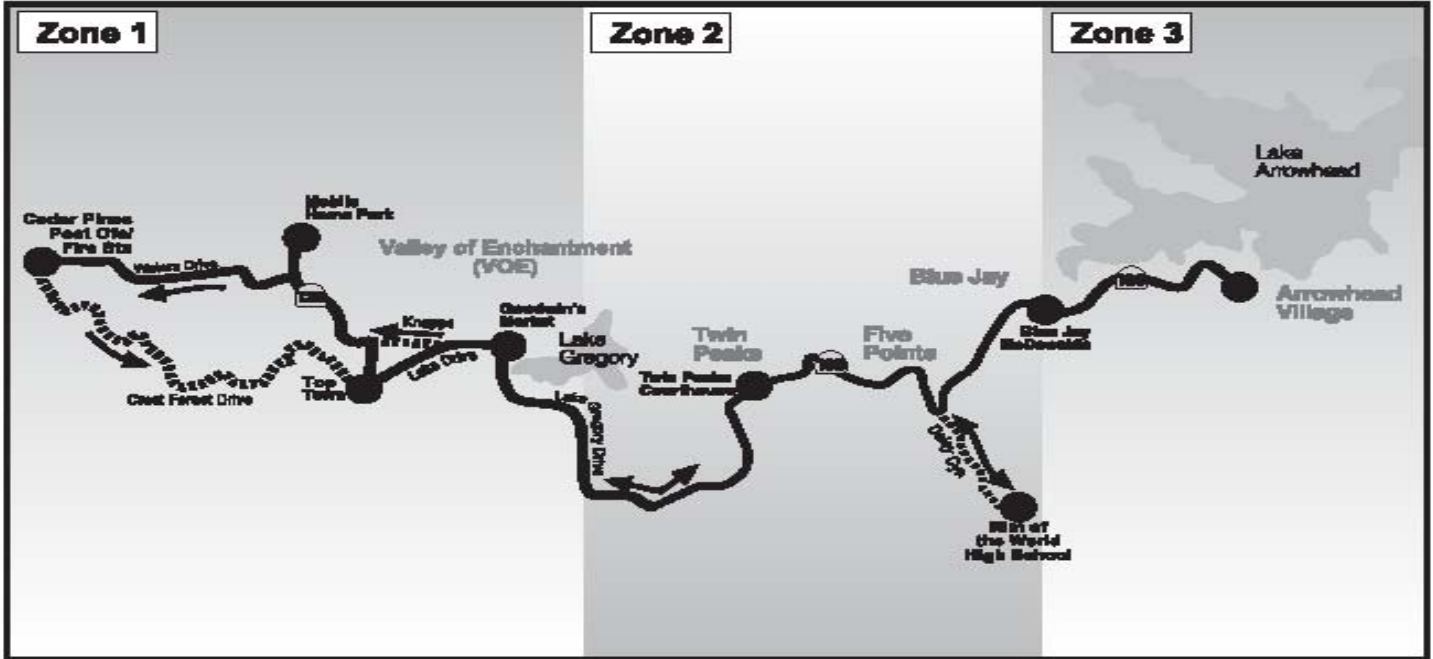

# RIM Fixed Route 2

ROUTE 2 VOE to Lake Arrowhead EASTBOUND							
Monday - Friday							
VOE MHP	Cedar Pines	Top Town	Goodwins Market	Twin Peaks	Rim of the World	Blue Jay	Lake Arrowhead Village
6:15	6:20	6:29	6:33	6:41	6:47	//////	//////
7:15	//////	7:20	7:25	7:33	//////	7:40	7:45
8:15	//////	8:20	8:25	8:33	//////	8:40	8:45
9:15	//////	9:20	9:25	9:33	//////	9:40	9:45
10:15	//////	10:20	10:25	10:33	//////	10:40	10:45
2:15	//////	2:20	2:25	2:33	//////	2:40	2:45
3:15	//////	3:20	3:25	3:33	//////	3:40	3:45
4:15	//////	4:20	4:25	4:33	//////	4:40	4:45
5:15	//////	5:20	5:25	5:33	//////	5:40	5:45

ROUTE 2 Lake Arrowhead to VOE WESTBOUND							
Monday - Friday							
Lake Arrowhead Village	Blue Jay	Rim of the World	Twin Peaks	Goodwins Market	Top Town	VOE MHP	Cedar Pines
7:45	7:50	//////	7:57	8:05	8:10	8:15	//////
8:45	8:50	//////	8:57	9:05	9:10	9:15	//////
9:45	9:50	//////	9:57	10:05	10:10	10:15	//////
10:45	10:50	//////	10:57	11:05	11:10	11:15	//////
12:45	12:50	//////	12:57	1:05	1:10	1:15	//////
2:45	2:50	//////	2:57	3:05	3:10	3:15	//////
3:45	3:50	//////	3:57	4:05	4:10	4:15	//////
4:45	4:50	//////	4:57	5:05	5:10	5:15	Request