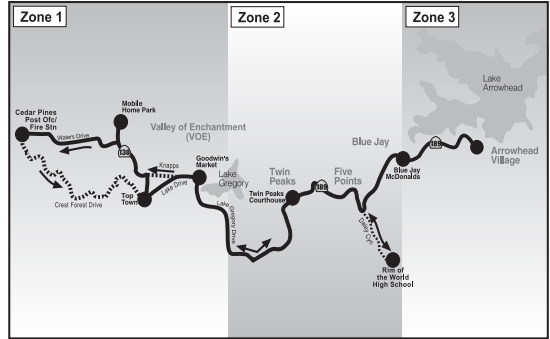

ROUTES AND SCHEDULES (RUTAS Y HORARIOS) - RIM AREA

ROUTE 2

Zone (Zonas)

- 1 Cedar Pines - Lake Gregory
- 2 Lake Gregory - 5 Points
- 3 5 Points - Lake Arrowhead Village

Transfer to Route 4 valid for one zone only
(Pase de Transfer a la Ruta 4 es valido por una sola zona)

VOE to Lake Arrowhead								EASTBOUND
Monday - Friday								
VOE MHP	Cedar Pines	Top Town	Goodwin's Market	Twin Peaks	Rim of the World	Blue Jay	Lake Arrowhead Village	
6:15	6:20	6:29	6:33	6:41	6:47	//////	//////	
7:15	//////	7:20	7:25	7:33	//////	7:40	7:45	
8:15	//////	8:20	8:25	8:33	//////	8:40	8:45	
9:15	//////	9:20	9:25	9:33	//////	9:40	9:45	
10:15	//////	10:20	10:25	10:33	//////	10:40	10:45	
2:15	//////	2:20	2:25	2:33	//////	2:40	2:45	
3:15	//////	3:20	3:25	3:33	//////	3:40	3:45	
4:15	//////	4:20	4:25	4:33	//////	4:40	4:45	
5:15	//////	5:20	5:25	5:33	//////	5:40	5:45	

Lake Arrowhead to VOE								WESTBOUND
Monday - Friday								
Lake Arrowhead Village	Blue Jay	Rim of the World	Twin Peaks	Goodwin's Market	Top Town	VOE MHP	Cedar Pines	
7:45	7:50	//////	7:57	8:05	8:10	8:15	//////	
8:45	8:50	//////	8:57	9:05	9:10	9:15	//////	
9:45	9:50	//////	9:57	10:05	10:10	10:15	//////	
10:45	10:50	//////	10:57	11:05	11:10	11:15	//////	
12:50	12:55	//////	1:02	1:10	1:15	1:20	//////	
2:45	2:50	//////	2:57	3:05	3:10	3:15	//////	
3:45	3:50	//////	3:57	4:05	4:10	4:15	//////	
4:45	4:50	//////	4:57	5:05	5:10	5:15	Request	