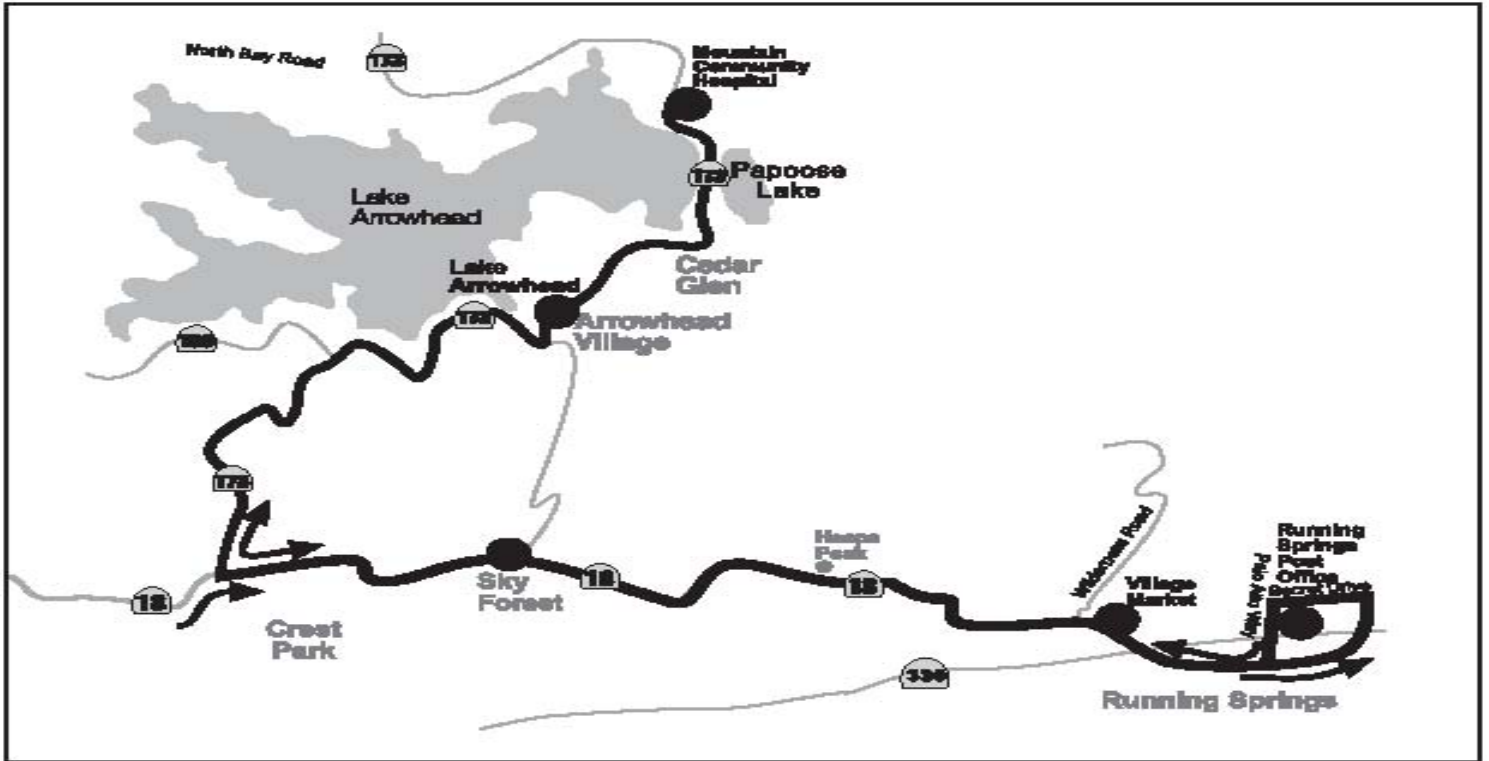

RIM Fixed Route 4

Route 4 Lake Arrowhead to Running Springs EASTBOUND				
<i>Monday - Friday</i>				
Mtn Comm Hosp	Lake Arrowhead Village	Sky Forest	Village Market	Running Springs
///////	///////	6:50	6:59	7:02
8:00	Request	8:15	8:23	8:25
9:00	Request	9:15	9:23	9:25
10:00	Request	10:15	10:23	10:25
11:00	Request	11:15	11:23	11:25
12:00	Request	12:15	12:23	12:25
3:00	Request	3:15	3:23	3:25
4:00	Request	4:15	4:23	4:25
5:00	Request	5:15	5:23	5:25
///////	Request	5:52	6:00	6:02

Route 4 Running Springs to Lake Arrowhead WESTBOUND				
<i>Monday - Friday</i>				
Running Springs	Village Market	Sky Forest	Lake Arrowhead Village	Mtn Comm Hosp
7:30	7:33	7:42	7:50	8:00
8:30	8:33	8:42	8:50	9:00
9:30	9:33	9:42	9:50	10:00
10:30	10:33	10:42	10:50	11:00
11:30	11:33	11:42	11:50	12:00
12:30	12:33	12:42	12:50	///////
2:30	2:33	2:42	2:50	3:00
3:30	3:33	3:42	3:50	4:00
4:30	4:33	4:42	4:50	5:00